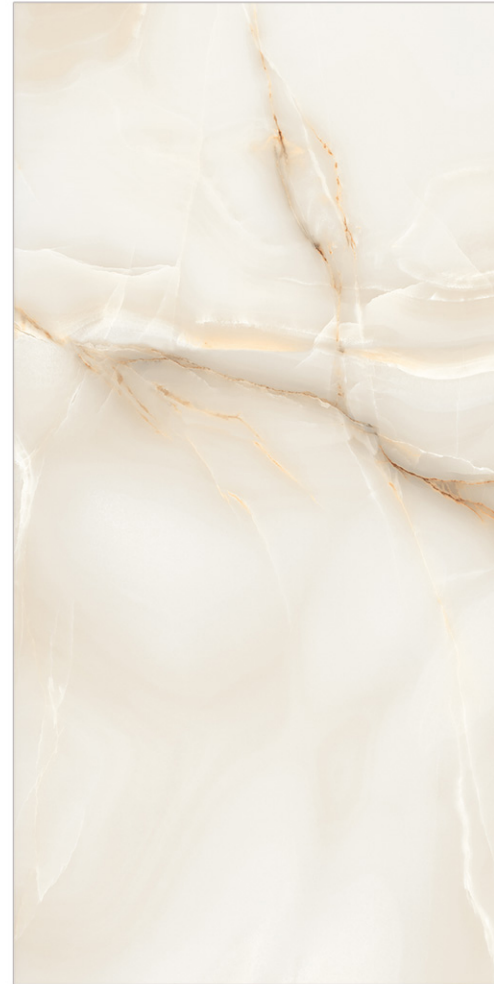

Surface: Pearl

Ovi Roots White

800 X 800mm | 800 X 1600mm

Surface: Pearl

Quarry Gold

800 X 800mm | 800 X 1600mm

Low Water Absorption

Frost Resistant