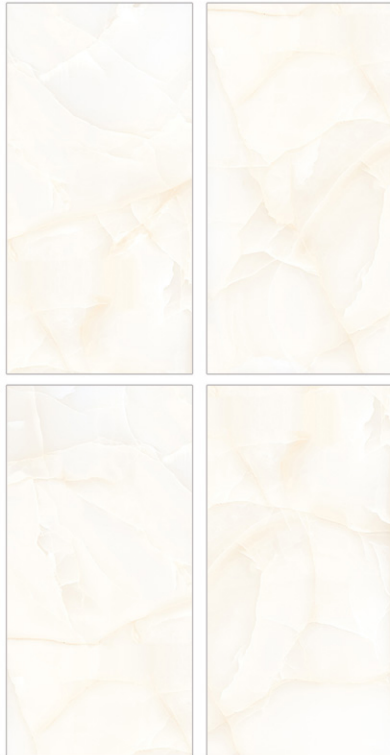

Surface: Pearl

Calcutta Sunspot

800 X 800mm | 800 X 1600mm

Surface: Pearl

Chicago White

800 X 800mm | 800 X 1600mm

Low Water Absorption

Frost Resistant

Chemical Resistant

Stain Resistance

Zero Maintenance

Easy to Clean

Random Design

Glazed Porcelain Tiles

Surface: Pearl

Corté Beige