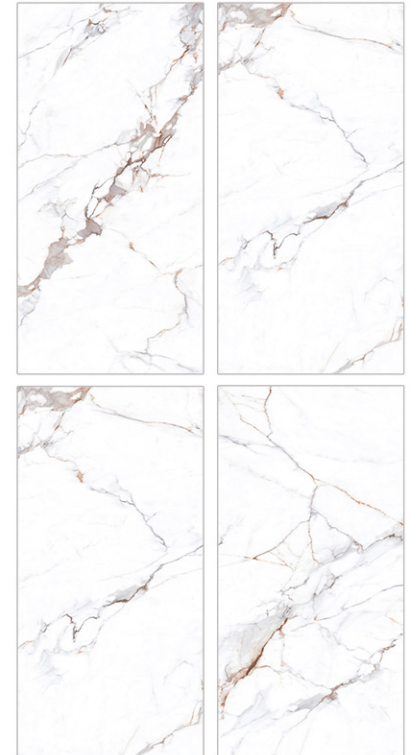

Surface: Pearl

Calcutta Sunspot

800 X 800mm | 800 X 1600mm

Surface: Pearl

Chicago White

800 X 800mm | 800 X 1600mm

Low Water Absorption

Frost Resistant

800 X 800mm | 800 X 1600mm

Surface: Pearl

Glacier White

800 X 800mm | 800 X 1600mm

Low Water Absorption

Frost Resistant

Chemical Resistant

Stain Resistance

Zero Maintenance

Easy to Clean

Random Design

Glazed Porcelain Tiles

Surface: Pearl

Lilac Chiffon

800 X 800mm | 800 X 1600mm

Surface: Pearl