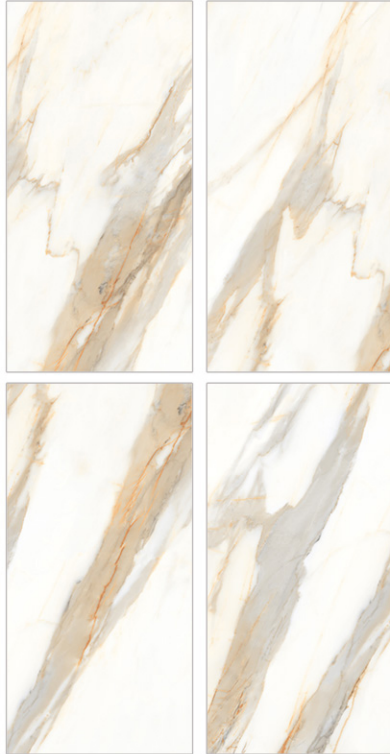

Surface: Pearl

Calcutta Sunspot

800 X 800mm | 800 X 1600mm

Surface: Pearl

Chicago White

800 X 800mm | 800 X 1600mm

Low Water Absorption

Frost Resistant