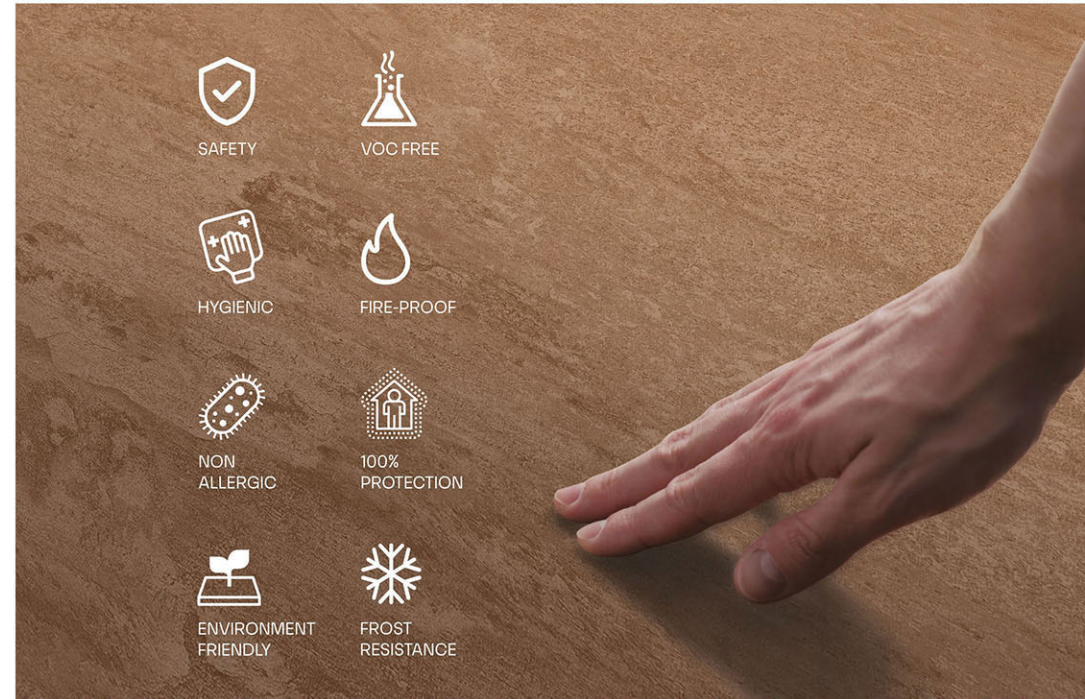

FEATURES AND BENEFITS

Unmatched Features, Allowing Your Creativity to Thrive

Explore our surfaces' exceptional features that ensure longevity and safety. With exceptional durability, they're built to withstand the test of time. Whether it's frost-resistant for outdoor installations or fireproof for enhanced indoor safety, our surfaces are engineered to meet your design aspirations. Water-resistant properties make them perfect for wet areas, combining style with practicality.