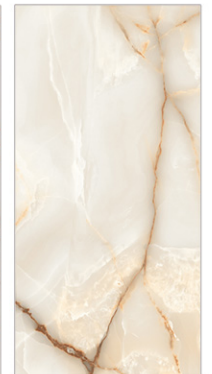

Surface: Pearl

Ovi Roots White

800 X 800mm | 800 X 1600mm

Surface: Pearl

Quarry Gold

800 X 800mm | 800 X 1600mm

Low Water Absorption

Frost Resistant

Chemical Resistant

Stain Resistance

Zero Maintenance

Easy to Clean

Random Design

Glazed Porcelain Tiles

Surface: Pearl

Statuario Oro